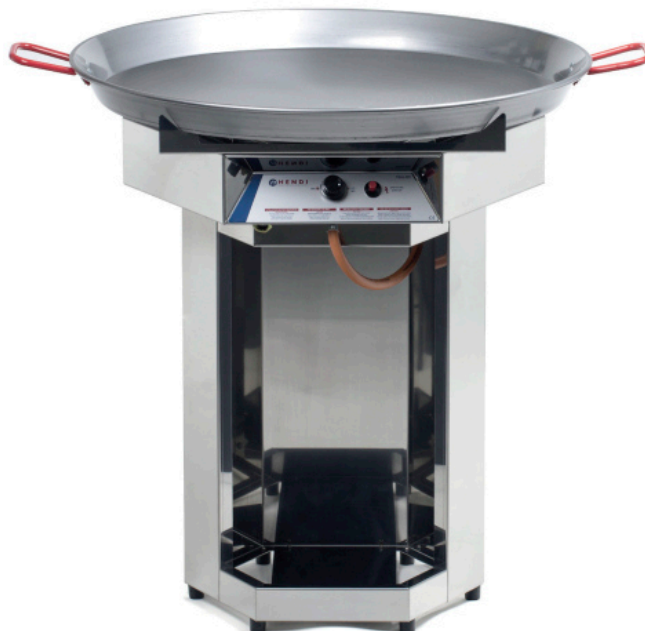

Fiesta 800

146804

Stainless steel base and sheet steel paella pan Ø 800 mm. Includes gas hose, electronic ignition and pressure regulator. With thermocouple and a round burner. Burner unit can be removed for easy cleaning. The space underneath is suitable for gas cylinders of 5 or 11 kg. Suitable for propane gas, consumption 489 g/h.

Specifications

Materials	: 18/0 Stainless steel
Gas power (kWh)	: 7
Usage area	: Outdoor
Packed per	: 1
Packaging type	: Box
Length (mm)	: 800
Width (mm)	: 800
Height (mm)	: 900
Measurements	: 800x800x(H)900